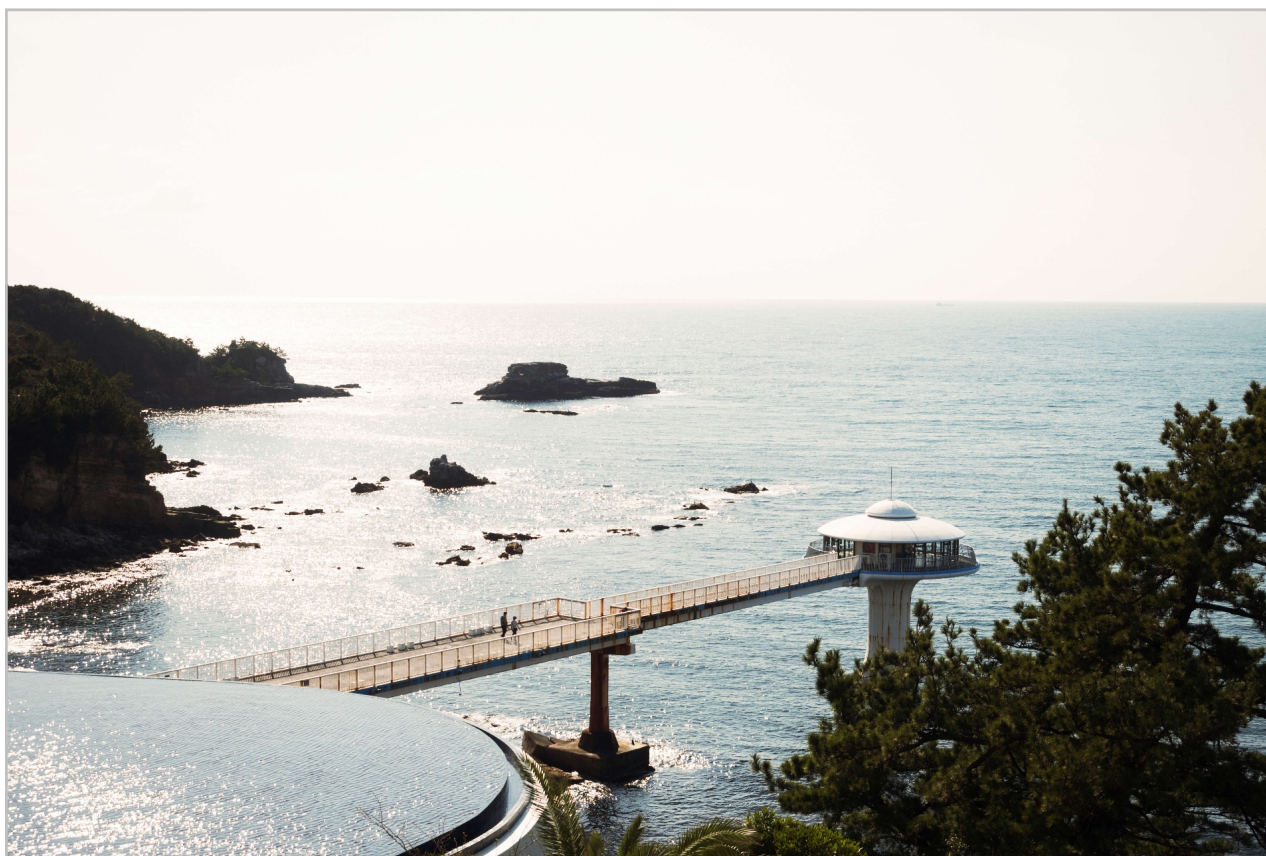

Tourist facility benefits JAPAN RAIL PASS

You can enjoy tourist facilities in Japan at discount prices.

Shirahama Midsea

Wakayama

See & learn

Observation Tower CORAL PRINCESS (SHIRAHAMA KEY TERRACE HOTEL SEAMORE)